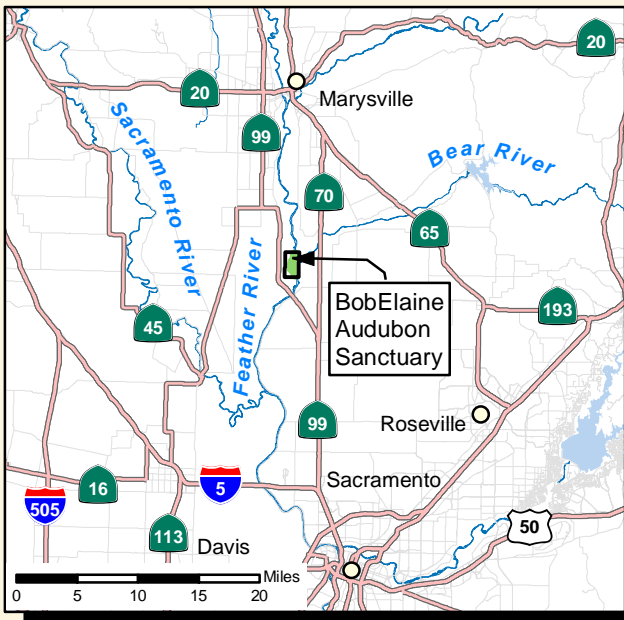

BOBELAINE AUDUBON SANCTUARY

Feather
River
Wildlife
Area

To State
Highway 99

Laurel Ave

Main
entrance,
toilet and
parking

Feather River
Wildlife Area