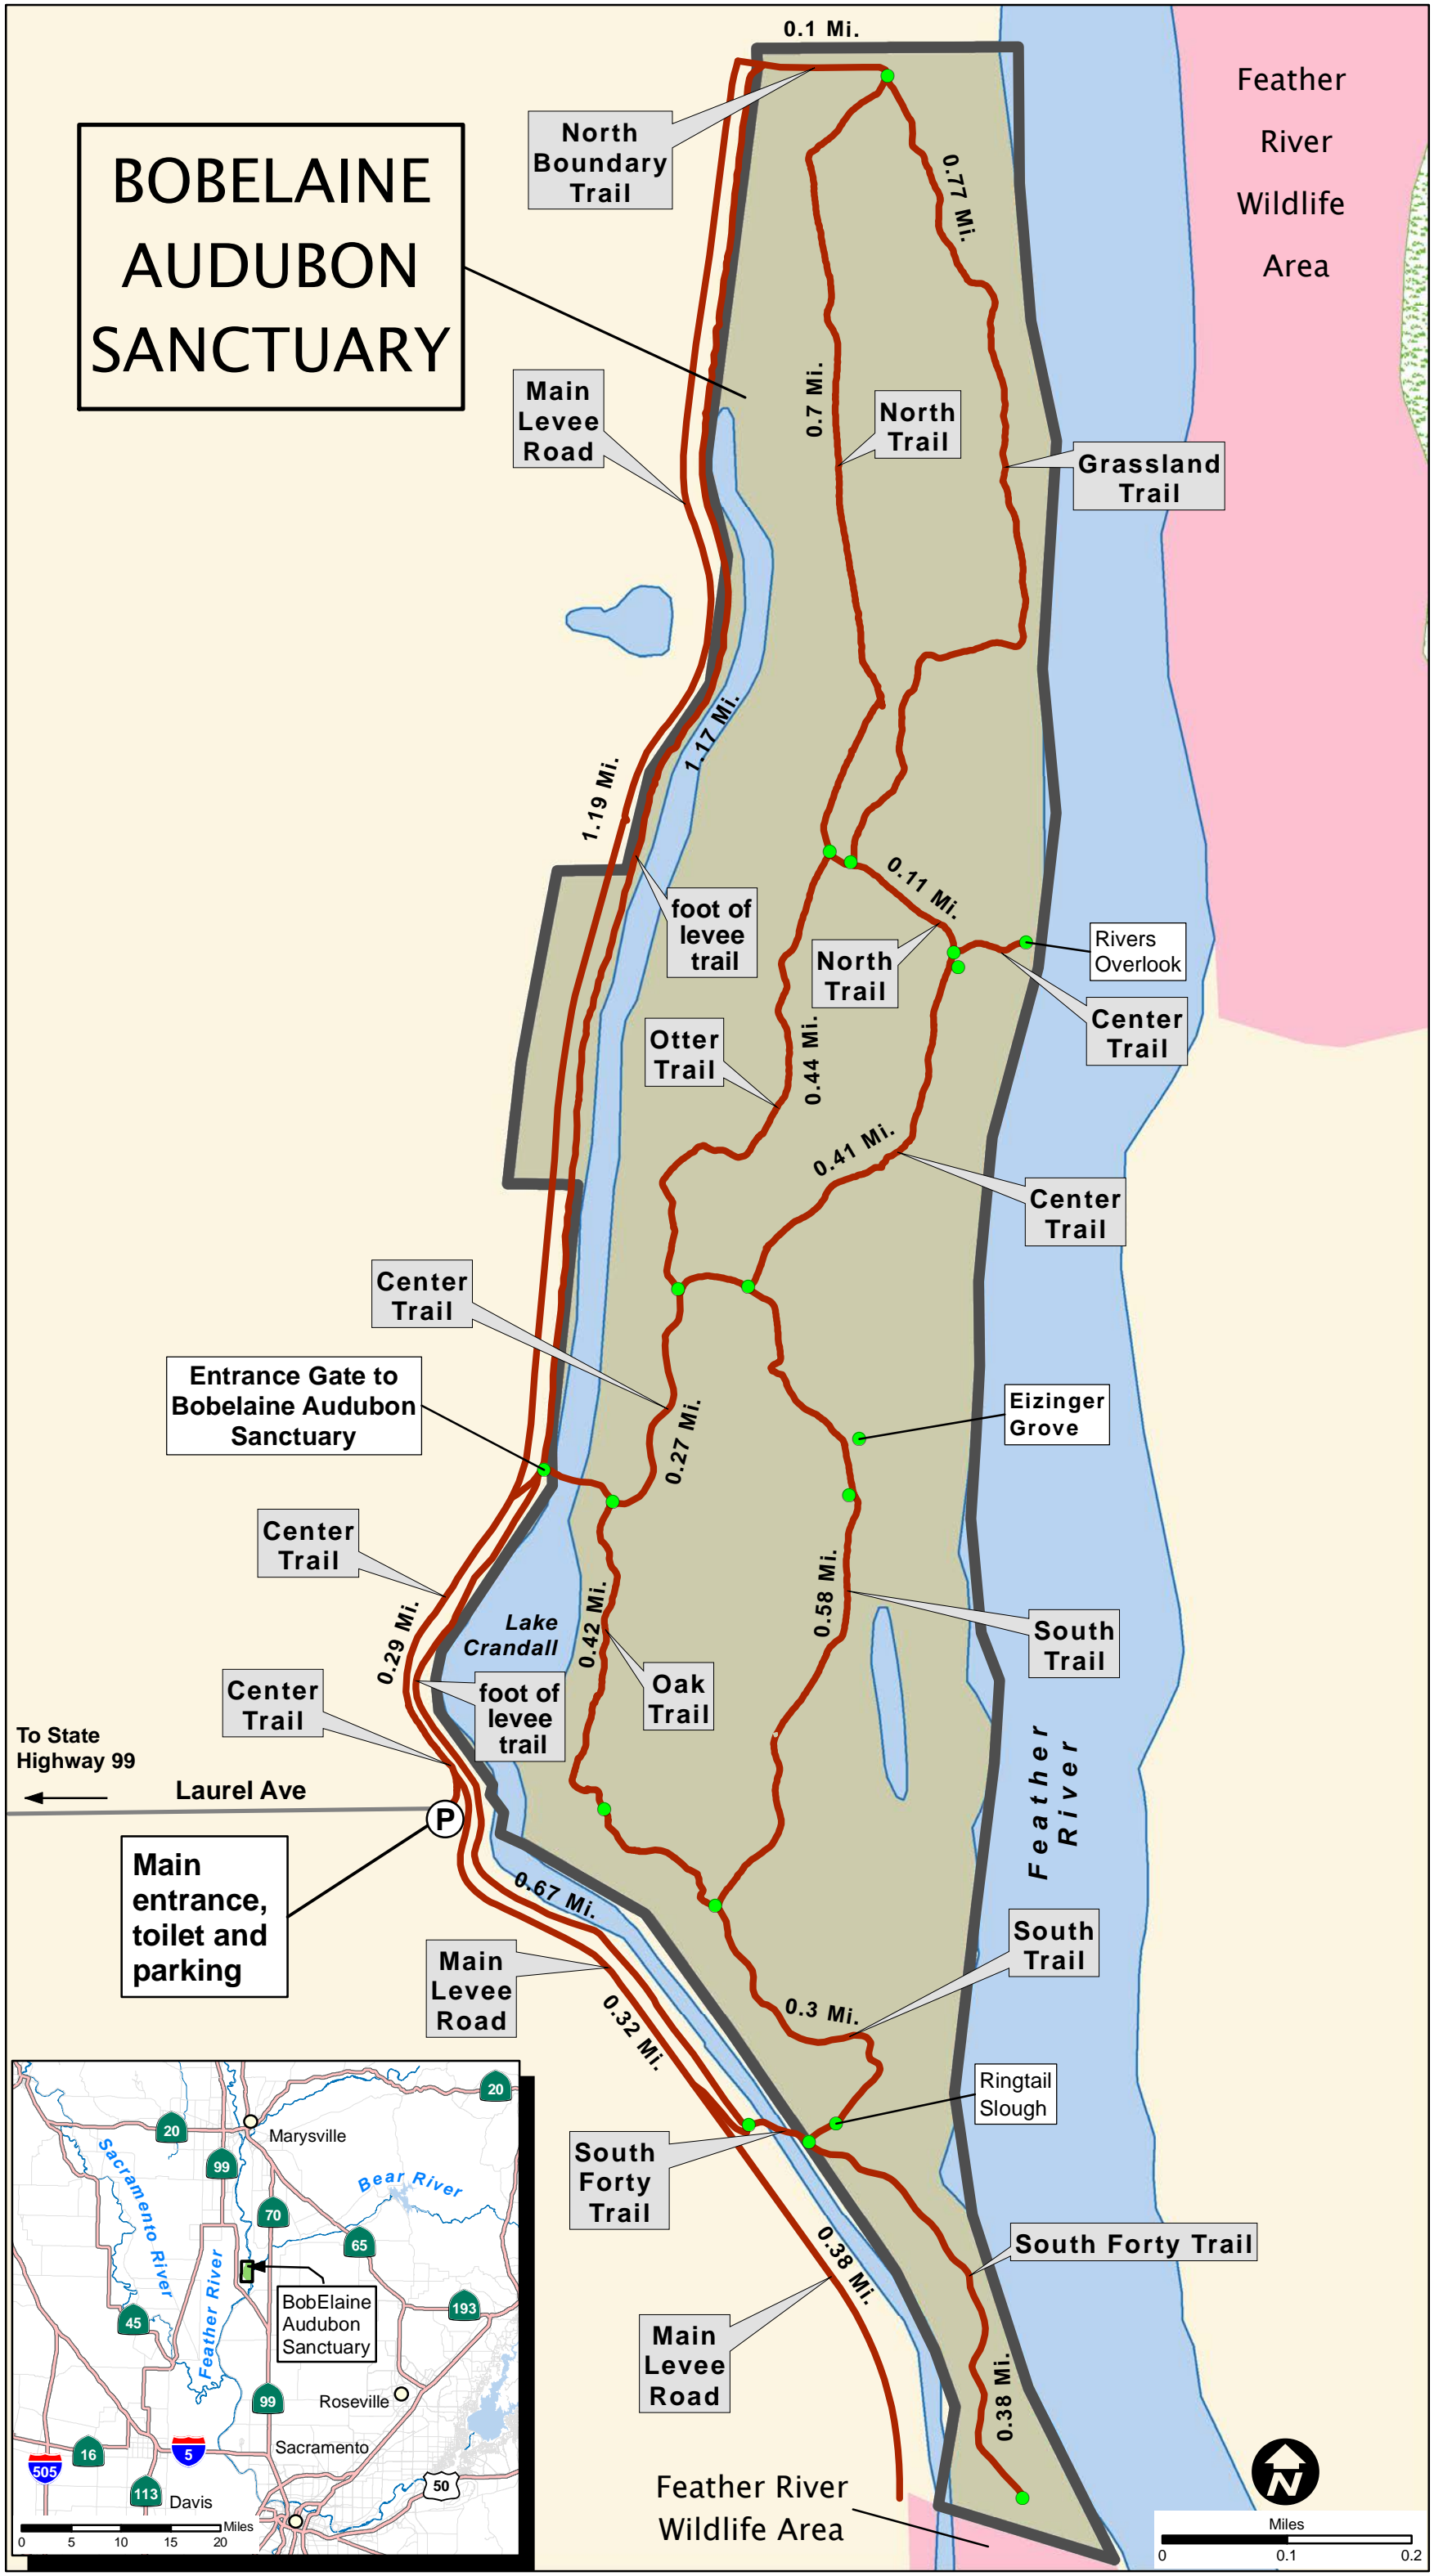

BOBELAINE AUDUBON SANCTUARY

Feather
River
Wildlife
Area

To State
Highway 99

Laurel Ave

Main
entrance,
toilet and
parking

Feather River
Wildlife Area