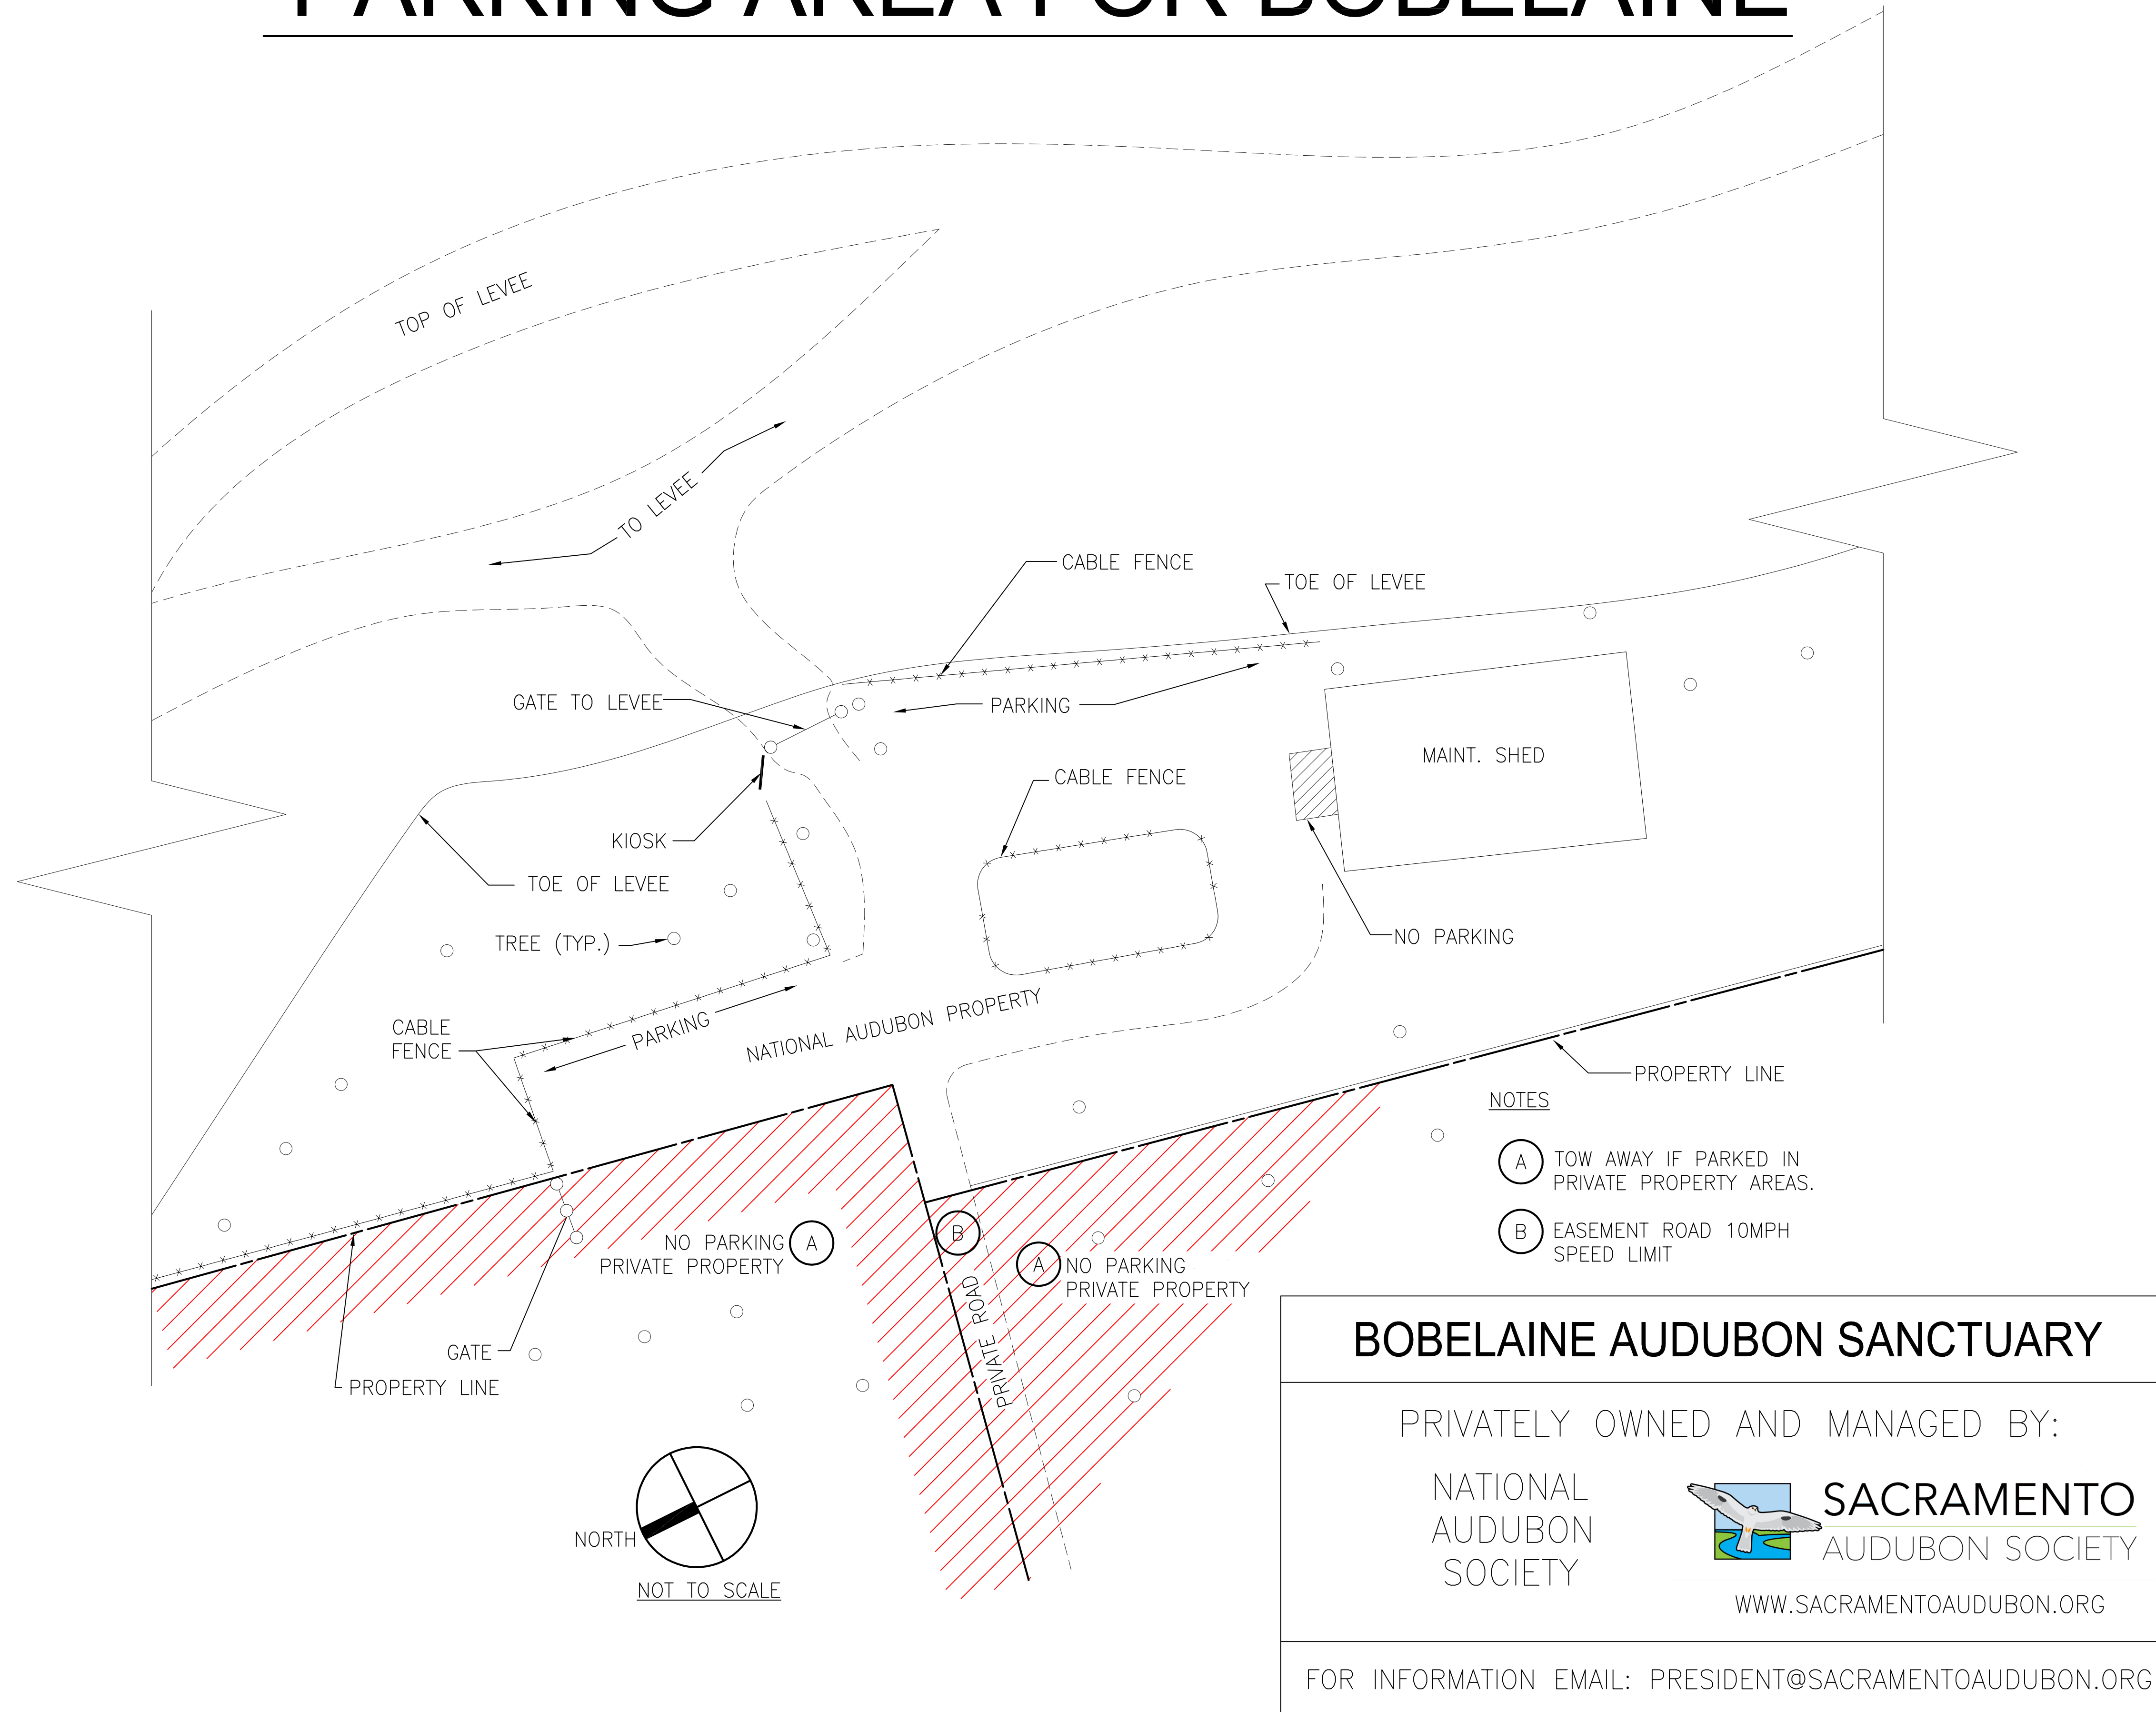

# PARKING AREA FOR BOBELAINE

**BOBELAINE AUDUBON SANCTUARY**

PRIVATELY OWNED AND MANAGED BY:

NATIONAL AUDUBON SOCIETY

**SACRAMENTO**  
AUDUBON SOCIETY

WWW.SACRAMENTOAUDUBON.ORG

FOR INFORMATION EMAIL: PRESIDENT@SACRAMENTOAUDUBON.ORG