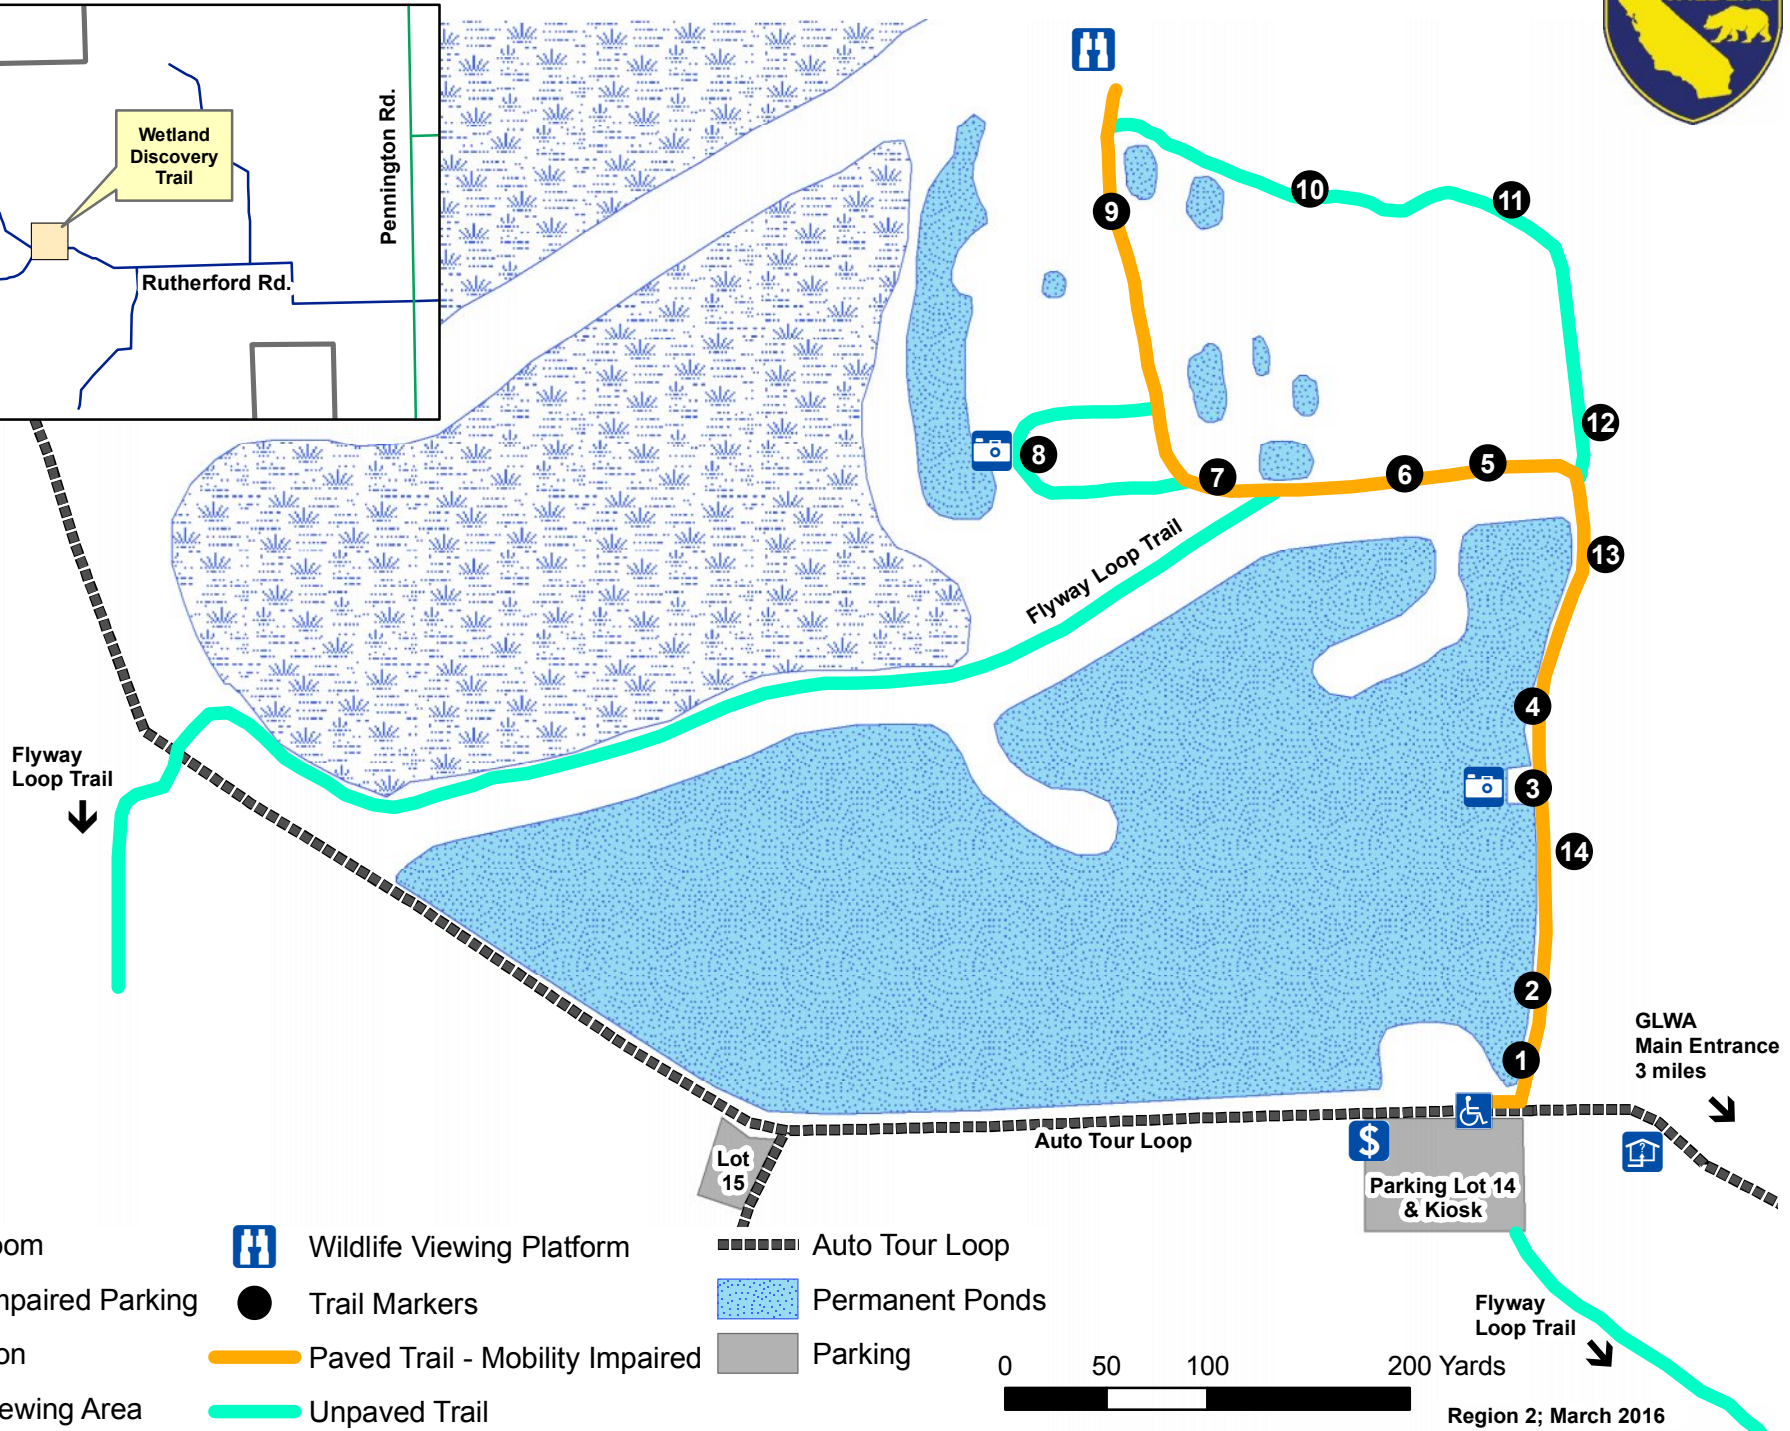

Gray Lodge Wildlife Area  
 3207 Rutherford Rd.  
 Gridley, CA 95948

# Gray Lodge Wildlife Area Wetland Discovery Trail

GLWA Main Entrance 3 miles