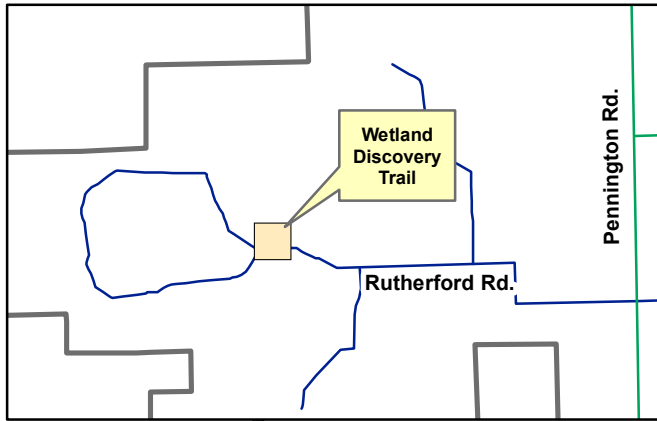

Gray Lodge Wildlife Area  
 3207 Rutherford Rd.  
 Gridley, CA 95948

# Gray Lodge Wildlife Area Wetland Discovery Trail

GLWA Main Entrance 3 miles